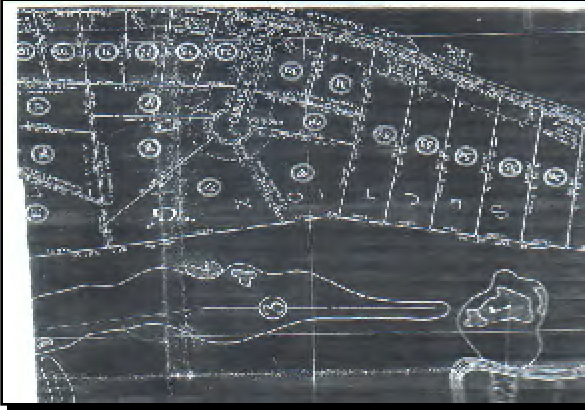

Land

MLS 118063

Status Active

Address Old Liberty Court

Price $53,000

State VA
Zip 24112
Location Chatmoss
City Martinsville
Tax Map No 53.3(011)000G/027
Taxes $194

Easement Yes
Restr Covenant Unk
Zoning S-R Sub Res
Lot Type Land, Lot
Lot Use Residential

Lot Size 60x431x80x500x304
Acres Total Apx 2.20
Acres Pasture Apx
Acres Timber Apx
Road Front Ft 60
Road Front Paved Road
Utilities Electric, Public Water, Telephone
Terrain Heavily Wooded

Documents Deed Restr, Plat Survey

Restrictions

Public Remarks Beautiful lot over looking the 3rd green of Chatmoss Country Club's golf course. 500 feet front the golf course. Located on a quiet cul-de-sac.

Legal Lot 27, Section G, Chatmoss Plantation

Directions From Martinsville - Hwy 58 East. Right at stop light onto Mount Olivet. At stop sign left onto Old Liberty Drive. First left on Old Liberty Court. Lot 27 is straight ahead in cul-de-sac.